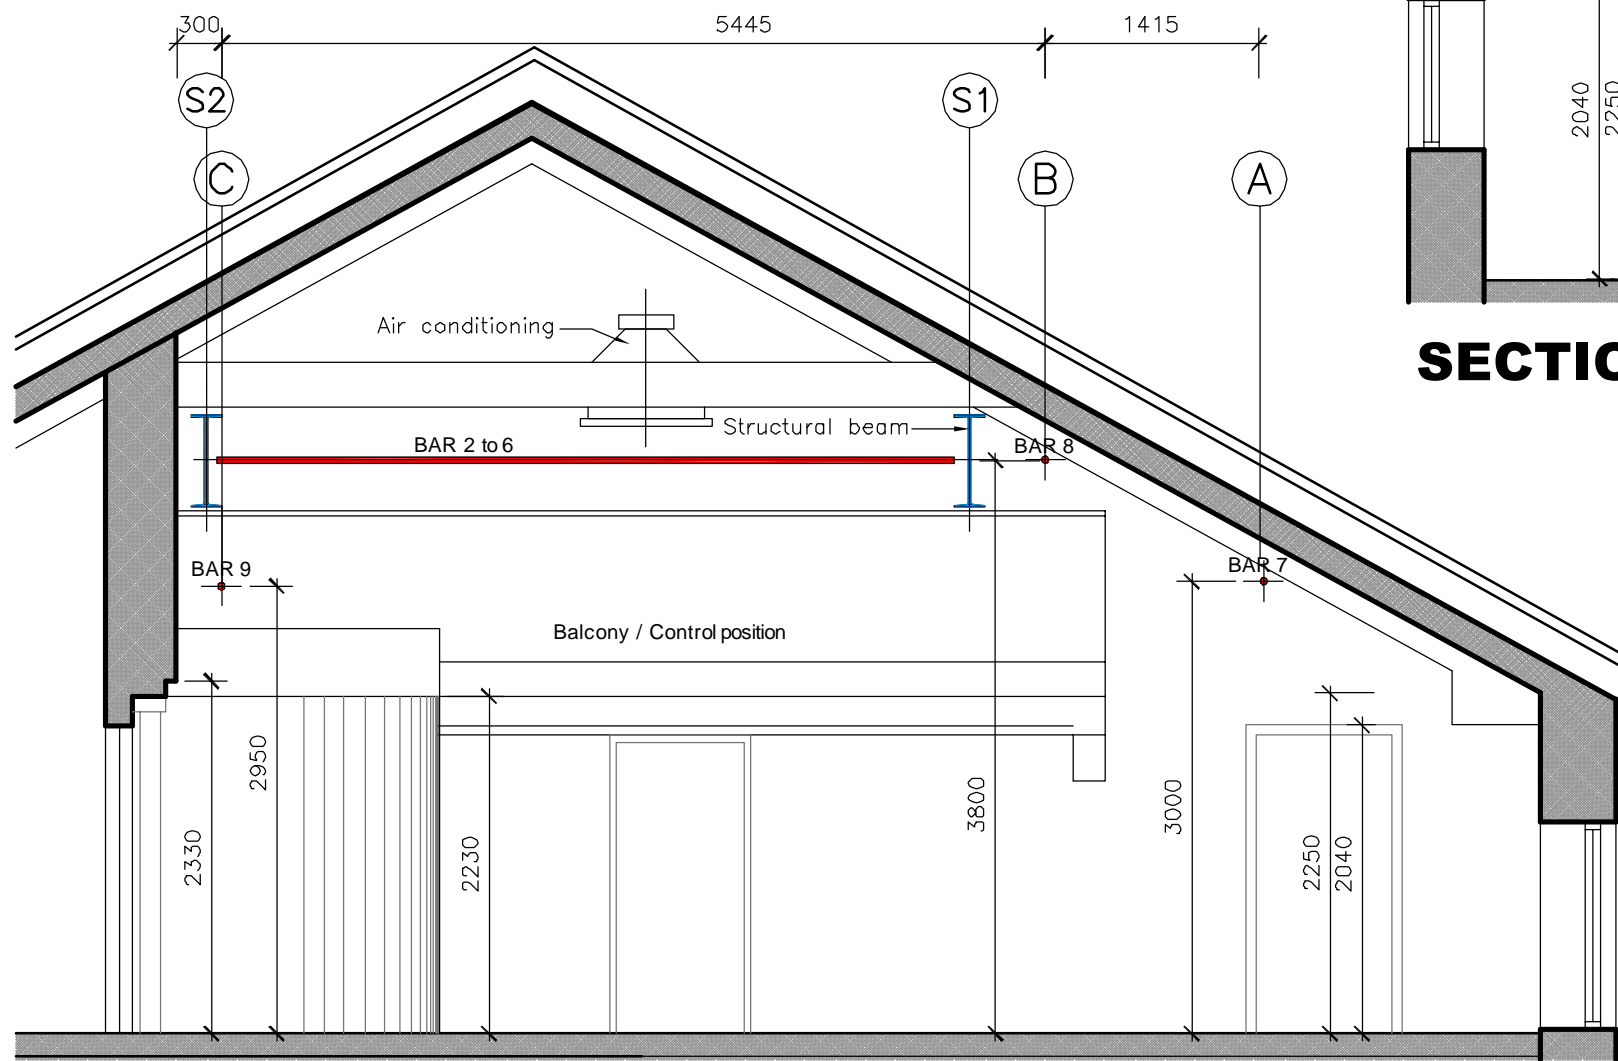

SECTION D.D.

SECTION E.E.

LIGHTING BARS

BAR	LENGTH	HEIGHT
1	3.3m	3.30m
2 to 6	4.8m	3.80m
7	5.0m	3.00m
8	8.9m	3.80m
9	6.9m	2.95m

Do not scale this drawing. Use figured dimensions only
 Report any discrepancies to the theatre immediately
 © Live Theatre

Live Theatre

Broad Chare
 Quayside
 Newcastle NE1 3DQ
 Tel: 0191 269 3482

project	Studio Theatre - 3rd Floor	dwg no.	110
drawing title	Section D.D & Section E.E.		
drawn	rbb	date July 2009 scale 1:50 @ A3	